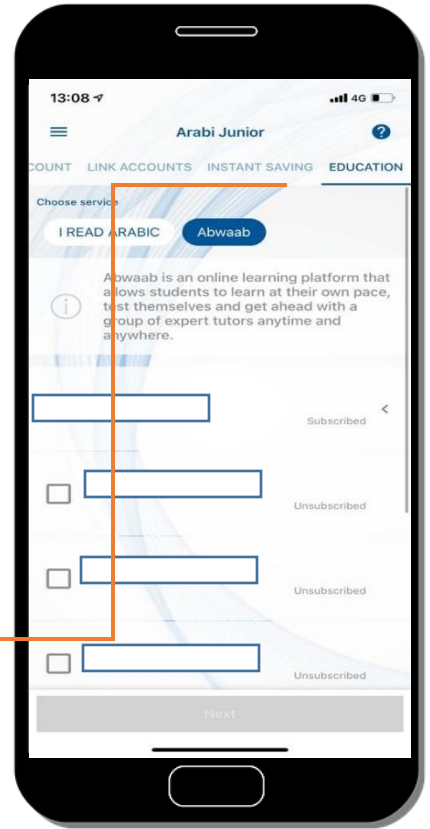

**1. Where will the service appear on “Arabi Mobile” App?**

When clicking on Arabi Junior "Learning" tab will appear for you that includes "I Read Arabic" and "Abwaab" services

After clicking on Arabi Junior from the dropdown menu, you will find a tab under 'education' which includes "I Read Arabic" and "Abwaab" services