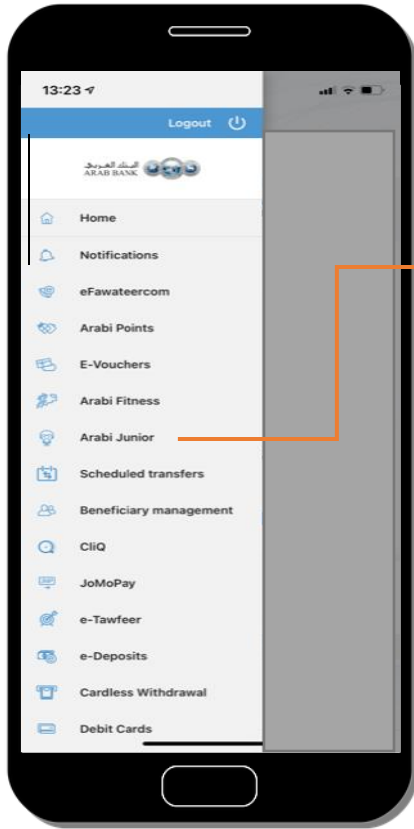

1. Where will the service appear on “Arabi Mobile” App?