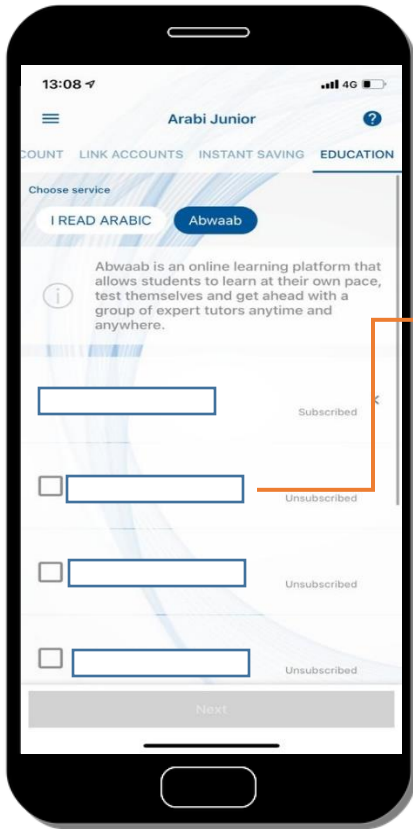

Upon completing the subscription process, Arabi mobile app will issue “Abwaab” key for FREE which acts as a membership that opens up all the Jordanian National Curriculum subjects based on their grade level for the entire school year. Whereby it is required to sign up an account on Abwaab’s website and copying the issued access key on their account to fully activate the subjects for the school year as chosen by the student

**1. Where will the service appear on “Arabi Mobile” App?**

When clicking on Arabi Junior "Learning" tab will appear for you that includes "I Read Arabic" and "Abwaab" services

After clicking on Arabi Junior from the dropdown menu, you will find a tab under 'education' which includes "I Read Arabic" and "Abwaab" services